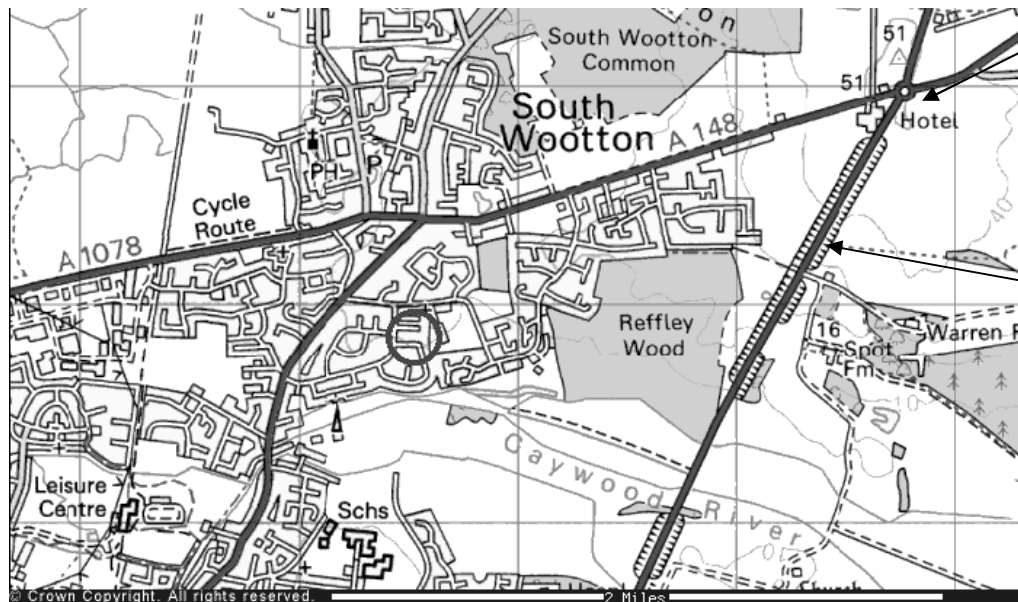

Directions to Connections Counselling Ltd

8 Grafton Road, King's Lynn PE30 3HA
01553 673628

Visitors to **Connections Counselling** arriving on the A47, A10 or A17 by-pass the town by taking the A149, following the signs for Hunstanton. If you are arriving on the A148, follow the directions from the Knights' Hill roundabout.

1. At the Queen Elizabeth II Hospital Roundabout do NOT turn left into King's Lynn, but continue in the direction of Hunstanton, Cromer.
2. At the Knights' Hill Hotel Roundabout follow signs to King's Lynn on the A148.
3. After about one mile you will come to a set of traffic lights. Turn left into Wootton Road (in the Gaywood direction).
4. Take the first left off Wootton Road (after about a quarter of a mile) into Reffley Lane.
5. Then take the first right (into Fenland Road) and the third left and you will be in Grafton Road.